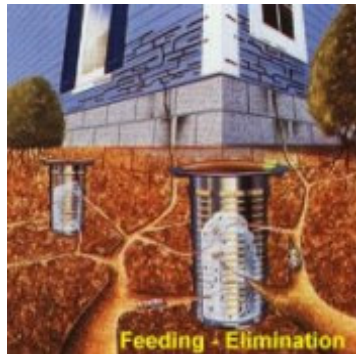

Termites are intercepted by Exterra Stations.

Termites are easily detected in the Exterra Stations. The unique (patented) design of the Exterra Station allows for termites to be seen without disturbing them. This is very important. And the termites are not disturbed during bait application either.

The Exterra Station is baited with Requiem Termite Bait

Requiem Termite Bait is added without disturbing the termites. This is vital to achieve quick and consistent results. Requiem Termite Bait is highly palatable to termites and they readily consume it in preference to timber. In fact Australian studies show that once termites start feeding on Requiem, they stop feeding on timbers in your home! Requiem Termite Bait is also very low toxicity to you, your pets and the environment.

The Termite Colony is eliminated by the Requiem Termite Bait

The termites feed on the Requiem Termite Bait and take it back to the colony where it is fed slowly throughout the entire termite colony. Since the termites die gradually, they do not associate the colony's demise with the Requiem Termite Bait. This ensures that the entire colony is eliminated.