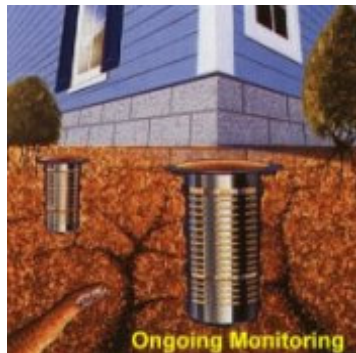

The Termite Colony is eliminated....

Fresh interceptors are placed in the Exterra Stations and 'Peace of Mind' monitoring continues. Your property always remains susceptible to future attack from new termite colonies or other established termite colonies in your area. To relieve this constant threat the Exterra System works on an ongoing process of monitoring, baiting and eliminating. This makes its use ideal as an ongoing early warning system. And with Focus Termite Attractant there to ensure the termites find the Stations before your home - you have total security.

In fact, we are so confident of Exterra's extraordinarily high level of effectiveness that we back it with a $100,000 Termite Damage Warranty. If termites damage your home and it is covered by our warranty, we will repair up to $100,000 of qualified new termite damage.

Like any warranty, limitations apply. Refer to the actual warranty for a full explanation of the coverage and its limitations.