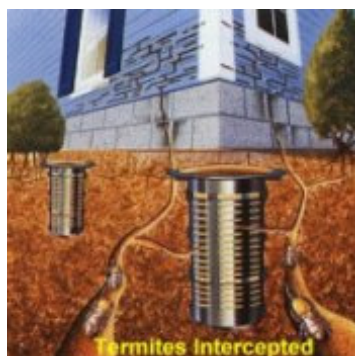

Exterra Stations are placed around your property.

these Stations are checked regularly. If termites are in your home, Above-ground Stations are installed. Above-ground Stations allow your termite problem to be dealt with immediately, right at the point of termite attack.

The patented **Focus Termite Attractant** is added to your Stations at this time. This creates the unique **Termite Interception Zone** around your home and ensures the termites are attracted into the Exterra Stations and do not pass between them and enter your home. This is unique to Exterra. This can mean a significant decrease in the time to colony elimination.

Termites are intercepted by Exterra Stations.

Termites are easily detected in the Exterra Stations. The unique (patented) design of the Exterra Station allows for termites to be seen without disturbing them. This is very important. And the termites are not disturbed during bait application either.

The Exterra Station is baited with Requiem Termite Bait

Requiem Termite Bait is added without disturbing the termites. This is vital to achieve quick and consistent results. Requiem Termite Bait is highly palatable to termites and they readily consume it in preference to timber. In fact Australian studies show that once termites start feeding on Requiem, they stop feeding on timbers in your home! Requiem Termite Bait is also very low toxicity to you, your pets and the environment.